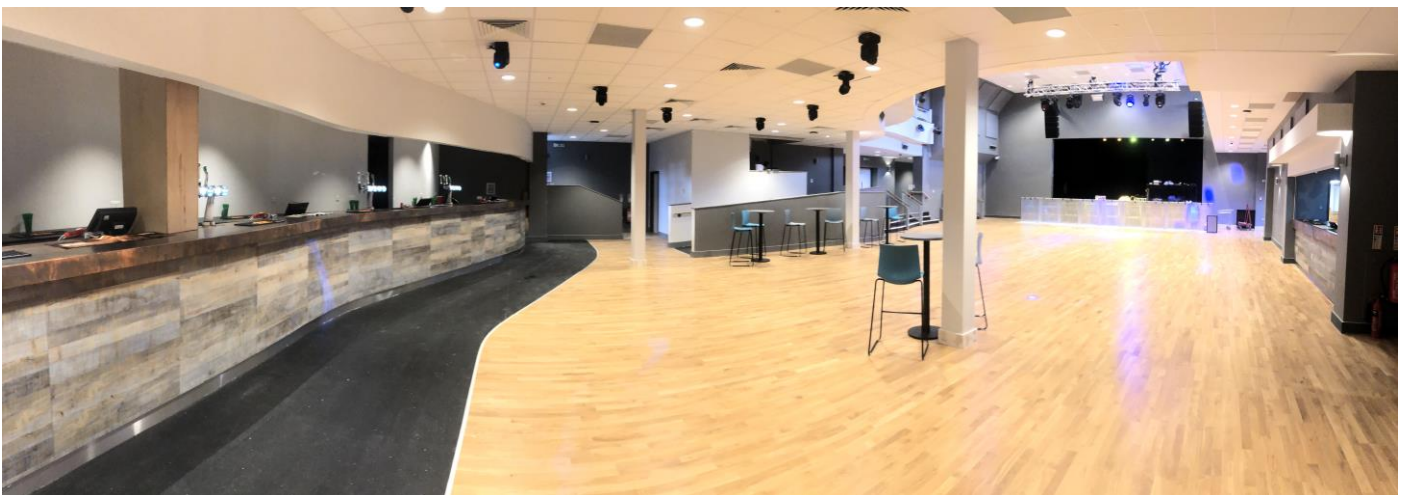

RUSU offer 4 Entertainment Venues which can be utilised individually or combined as a whole to offer facilities for up to 2,500

All Venues have facilities for a wide range of events;  
Live music events with full staging and technical facilities  
State of the art audio and visual presentations  
Formal conferences  
Large scale Weddings and Events

### 3sixty

3sixty is suitable for Live Music, Conferences, Theatre, Party Nights and a variety of activities across 2 floors

This facility has 3 bars, staging and full audio and visual facilities (including a 5mx4m HD projection screen) and is purpose built to facilitate high quality entertainment

After a £3m refurbishment in 2018, it is now fully equipped, acoustically designed with large projector screen and capable of hosting live music events of up to 1,500.

3sixty can be split in to an upper and lower hire capacity. Upper 3sixty is ideal for meetings and social gatherings up to 300